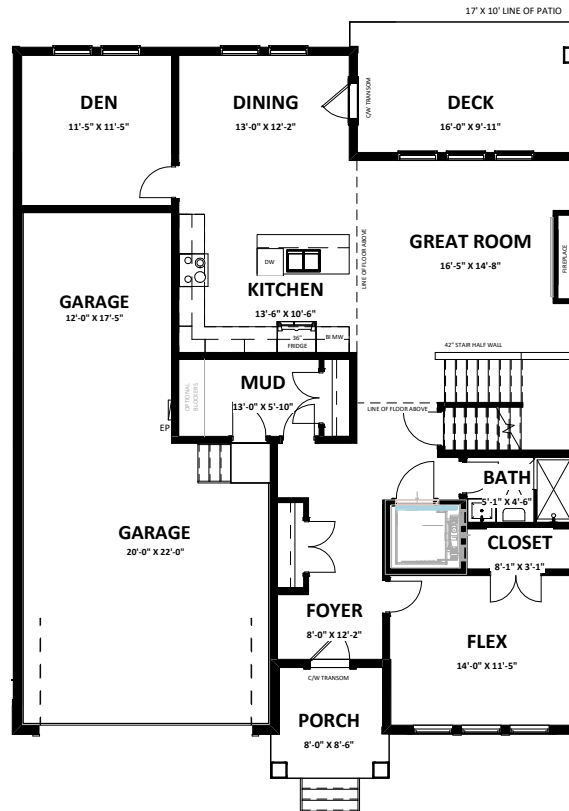

FRONT ELEVATION

REAR ELEVATION

ROSS 2 HERITAGE

SINGLE FAMILY HOMES WITH WALK OUT BASEMENT

Unfinished Basement 1,421 sq.ft.

Main 1,417 sq.ft.
Garage 643 sq.ft.

Second 1,227 sq.ft.

ROSS 2

3 Bedroom + Den + Flex | 3 Bathroom
2,644 sq.ft. + 1,421 sq.ft. Unfinished Basement

Finished Basement 1,357 sq.ft.

Basement Suite 835 sq.ft.

ROSS 2

Basement Suite Option
835 sq.ft.