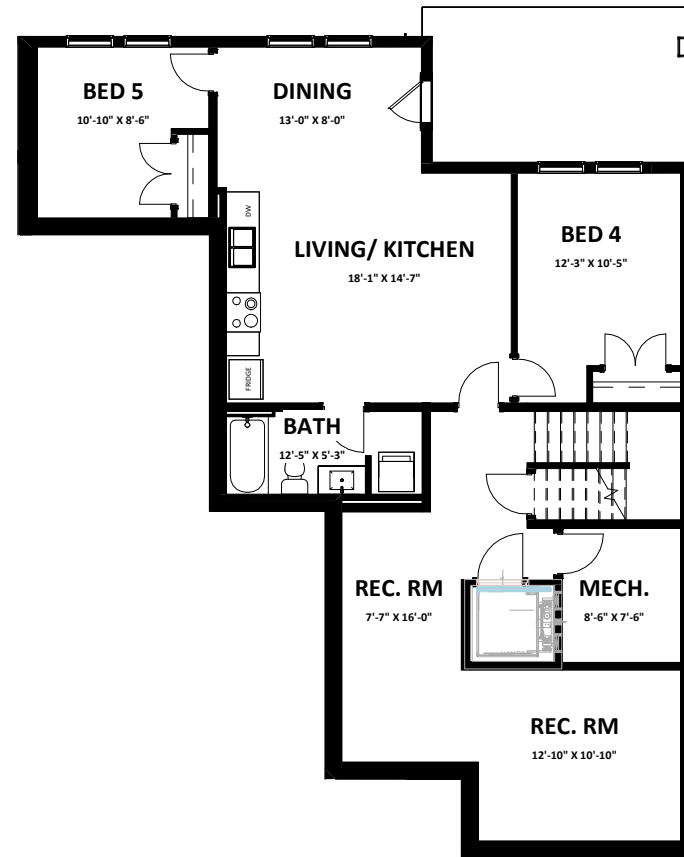

FRONT ELEVATION

REAR ELEVATION

ROSS 2 HERITAGE

SINGLE FAMILY HOMES WITH WALK OUT BASEMENT

Unfinished Basement 1,421 sq.ft.

Main 1,417 sq.ft.
Garage 643 sq.ft.

Second 1,227 sq.ft.

ROSS 2

3 Bedroom + Den + Flex | 3 Bathroom
2,644 sq.ft. + 1,421 sq.ft. Unfinished Basement

Finished Basement 1,357 sq.ft.

Basement Suite 835 sq.ft.

ROSS 2

Basement Suite Option
835 sq.ft.