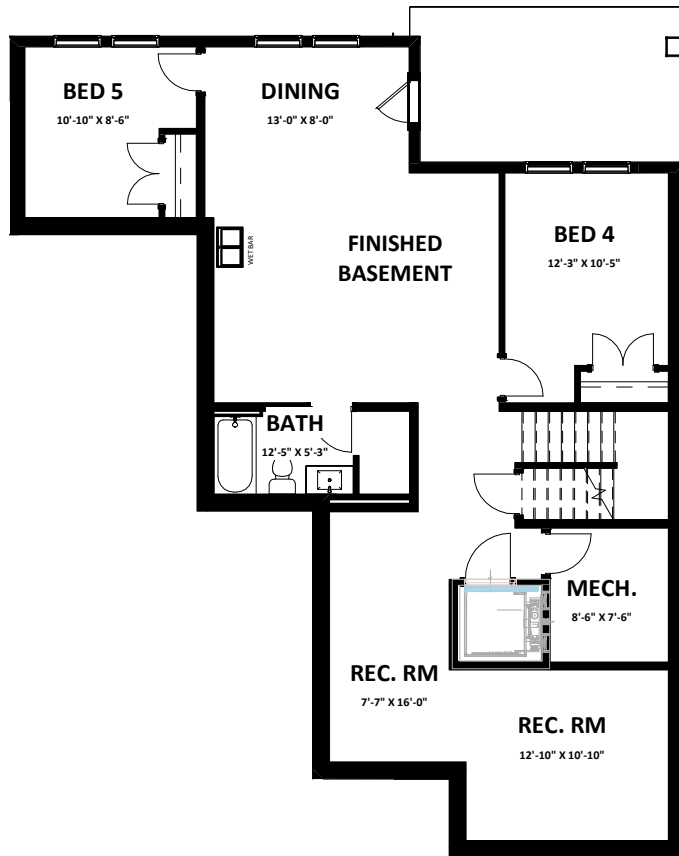

FRONT ELEVATION

REAR ELEVATION

ROSS 2 HERITAGE

SINGLE FAMILY HOMES WITH WALK OUT BASEMENT

Unfinished Basement 1,421 sq.ft.

Main 1,417 sq.ft.
Garage 643 sq.ft.

Second 1,227 sq.ft.

ROSS 2

3 Bedroom + Den + Flex | 3 Bathroom
2,644 sq.ft. + 1,421 sq.ft. Unfinished Basement

Finished Basement 1,357 sq.ft.

Basement Suite 835 sq.ft.

ROSS 2

Basement Suite Option
835 sq.ft.