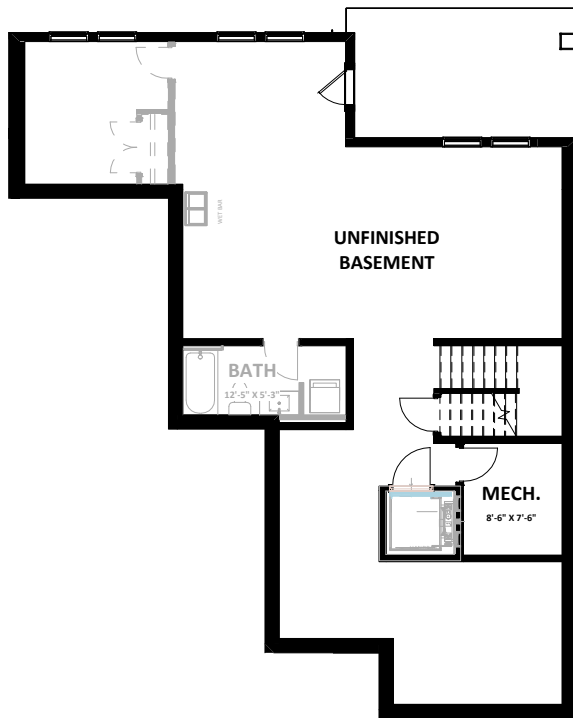

FRONT ELEVATION

REAR ELEVATION

ROSS 2 HERITAGE

SINGLE FAMILY HOMES WITH WALK OUT BASEMENT

Unfinished Basement 1,421 sq.ft.

Main 1,417 sq.ft.
Garage 643 sq.ft.

Second 1,227 sq.ft.

ROSS 2

3 Bedroom + Den + Flex | 3 Bathroom
2,644 sq.ft. + 1,421 sq.ft. Unfinished Basement

Finished Basement 1,357 sq.ft.

Basement Suite 835 sq.ft.

ROSS 2

Basement Suite Option
835 sq.ft.