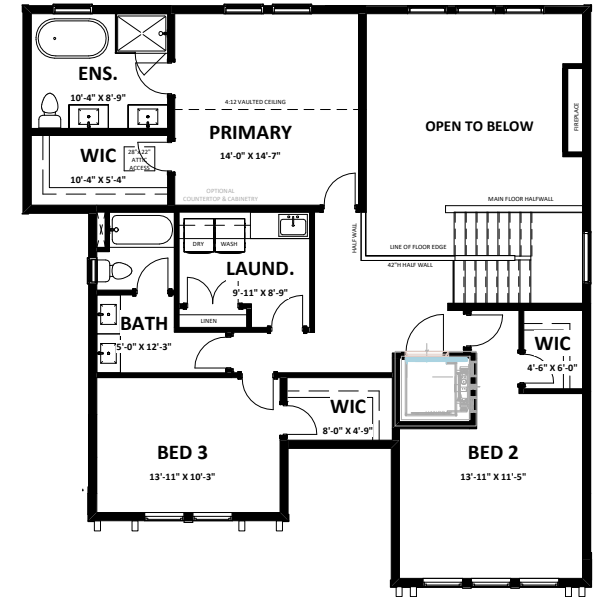

FRONT ELEVATION

REAR ELEVATION

ROSS 2 HERITAGE

SINGLE FAMILY HOMES WITH WALK OUT BASEMENT

Unfinished Basement 1,421 sq.ft.

Main 1,417 sq.ft.
Garage 643 sq.ft.

Second 1,227 sq.ft.

ROSS 2

3 Bedroom + Den + Flex | 3 Bathroom
2,644 sq.ft. + 1,421 sq.ft. Unfinished Basement

Finished Basement 1,357 sq.ft.

Basement Suite 835 sq.ft.

ROSS 2

Basement Suite Option
835 sq.ft.