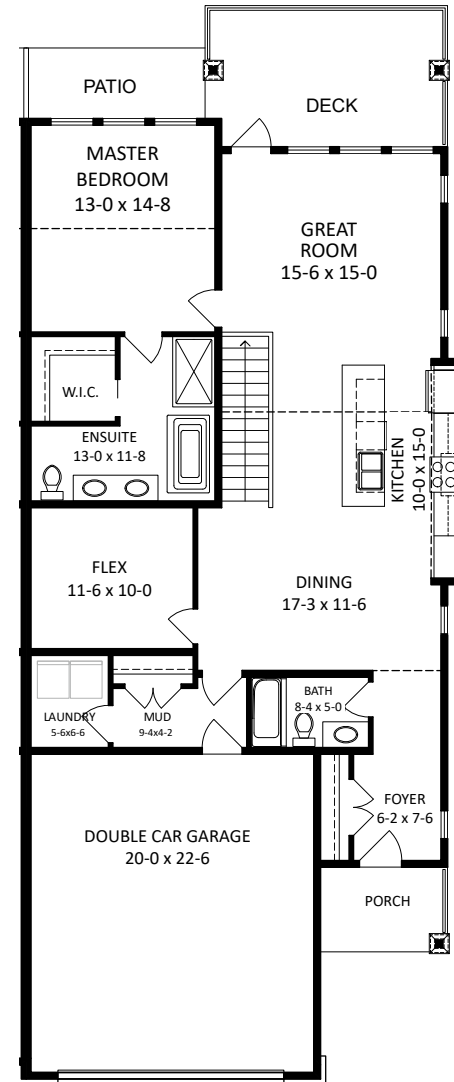

THE AISHA (A1a)

1,410 SQ.FT. + 1,388 SQ.FT. UNFINISHED BASMENT

1 BEDROOM + FLEX | 2 BATH

Unfinished Basement 1,388 SQ.FT.

Main 1,410 SQ.FT.
Garage 455 SQ.FT.

THE AISHA (A1b)

1,410 SQ.FT. + 1,388 SQ.FT. UNFINISHED BASEMENT

1 BEDROOM + FLEX | 2 BATH

Unfinished Basement 1,388 SQ.FT.

Main 1,410 SQ.FT.
Garage 475 SQ.FT.