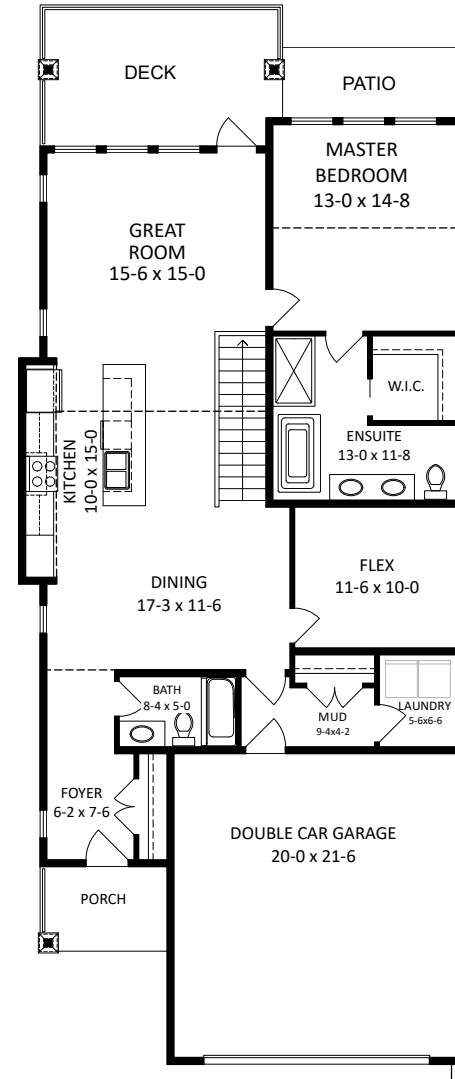

THE AISHA (A1a)

1,410 SQ.FT. + 1,388 SQ.FT. UNFINISHED BASMENT

1 BEDROOM + FLEX | 2 BATH

Unfinished Basement 1,388 SQ.FT.

Main 1,410 SQ.FT.
Garage 455 SQ.FT.

THE AISHA (A1b)

1,410 SQ.FT. + 1,388 SQ.FT. UNFINISHED BASEMENT

1 BEDROOM + FLEX | 2 BATH

Unfinished Basement 1,388 SQ.FT.

Main 1,410 SQ.FT.
Garage 475 SQ.FT.