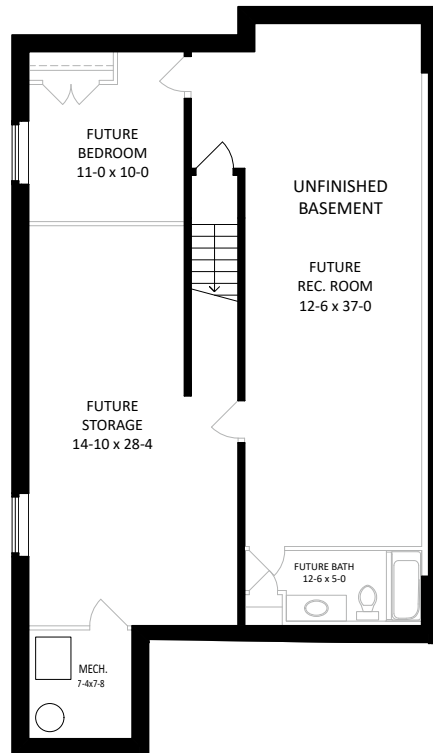

THE AISHA (A1a)

1,410 SQ.FT. + 1,388 SQ.FT. UNFINISHED BASMENT

1 BEDROOM + FLEX | 2 BATH

Unfinished Basement 1,388 SQ.FT.

Main 1,410 SQ.FT.
Garage 455 SQ.FT.

THE AISHA (A1b)

1,410 SQ.FT. + 1,388 SQ.FT. UNFINISHED BASEMENT

1 BEDROOM + FLEX | 2 BATH

Unfinished Basement 1,388 SQ.FT.

Main 1,410 SQ.FT.
Garage 475 SQ.FT.