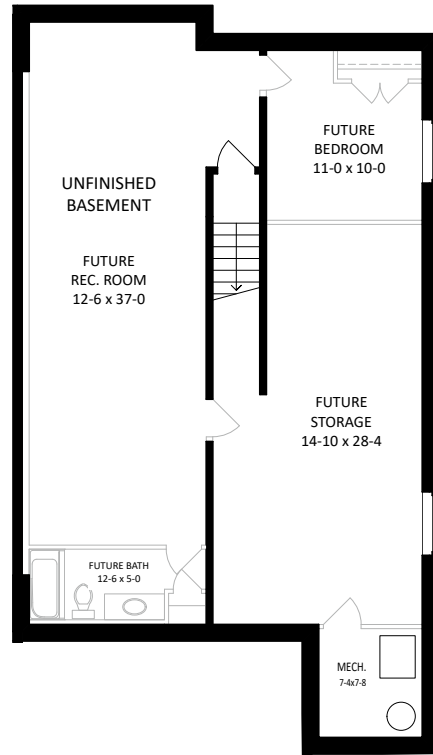

THE AISHA (A1a)

1,410 SQ.FT. + 1,388 SQ.FT. UNFINISHED BASMENT

1 BEDROOM + FLEX | 2 BATH

Unfinished Basement 1,388 SQ.FT.

Main 1,410 SQ.FT.
Garage 455 SQ.FT.

THE AISHA (A1b)

1,410 SQ.FT. + 1,388 SQ.FT. UNFINISHED BASEMENT

1 BEDROOM + FLEX | 2 BATH

Unfinished Basement 1,388 SQ.FT.

Main 1,410 SQ.FT.
Garage 475 SQ.FT.